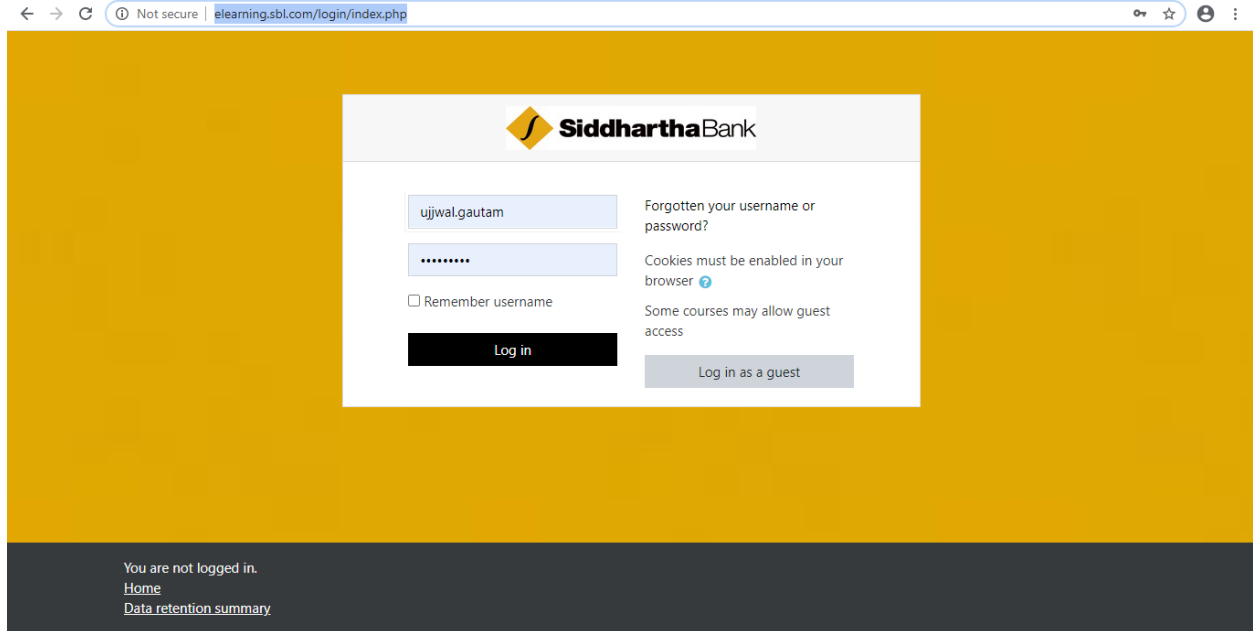

Step 1: Go to <http://elearning.sbl.com/login/index.php>.

Step 2: Go to Site Home.

**Step 3: You will see the quiz or a course that is available to you.**

The screenshot shows the Siddhartha Bank website interface. On the left is a navigation menu with the following items: Dashboard, Site home (highlighted), Calendar, My courses, and ST. The main content area features the Siddhartha Bank logo at the top. Below the logo, the text "Available courses" is displayed. Underneath, there is a course card for "Stress Test" with a recycling icon, which is highlighted in yellow. To the right of the course card, the text "Test Course" is visible.

**Step 4: Click on the quiz “Stress Test” to see the course info.**

The screenshot shows the "Stress Test" course page. The left navigation menu includes: ST (highlighted), Grades, General, Dashboard, Site home, Calendar, My courses, and ST. The main content area has the title "Stress Test" and a breadcrumb trail "Dashboard / My courses / ST". Below this, there is a section for "Stress Test Quiz" with a progress indicator "Your progress" and a small square icon. The text "This is for testing purpose." is displayed below the quiz title.

**Step 5: Click on “Stress Test Quiz” to see the quiz info.**

The screenshot shows the 'Stress Test Quiz' information page. At the top, the title 'Stress Test' is displayed, followed by a breadcrumb trail: 'Dashboard / Courses / Testing / ST / General / Stress Test Quiz'. Below this, the quiz title 'Stress Test Quiz' is shown with a settings gear icon to its right. A note states 'This is for testing purpose.' The quiz details are listed: 'Attempts allowed: 2', 'Grading method: Highest grade', and 'Attempts: 392'. At the bottom, there is a button labeled 'Attempt quiz now'.