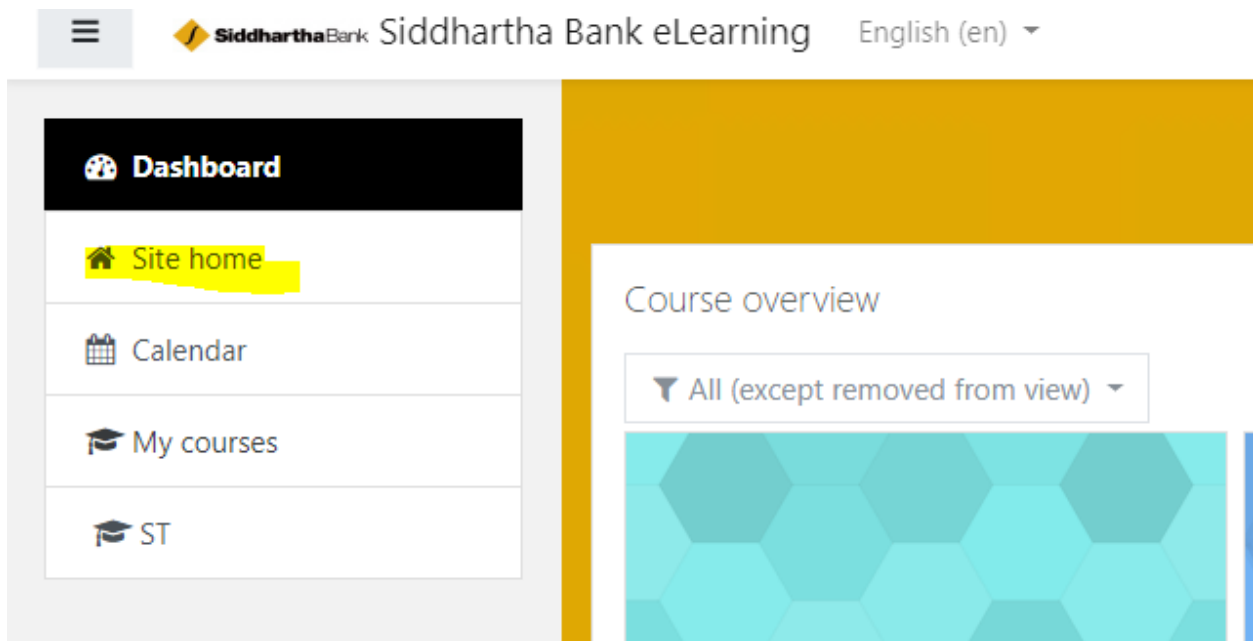

Step 1: Go to <http://elearning.sbl.com/login/index.php>.

Step 2: Go to Site Home.

**Step 3: You will see the quiz or a course that is available to you.**

The screenshot shows the Siddhartha Bank website interface. On the left is a navigation menu with the following items: Dashboard, Site home (highlighted), Calendar, My courses, and ST. The main content area features the Siddhartha Bank logo at the top. Below the logo, the text "Available courses" is displayed. Underneath, there is a course card for "Stress Test" with a recycling icon, which is highlighted in yellow. To the right of the course card, the text "Test Course" is visible.

**Step 4: Click on the quiz “Stress Test” to see the course info.**

The screenshot shows the "Stress Test" course page. The left navigation menu includes: ST (highlighted), Grades, General, Dashboard, Site home, Calendar, My courses, and ST. The main content area has the title "Stress Test" and a breadcrumb trail "Dashboard / My courses / ST". Below this, there is a section for "Stress Test Quiz" with a progress indicator "Your progress" and a small square icon. The text "This is for testing purpose." is displayed below the quiz title.

**Step 5: Click on “Stress Test Quiz” to see the quiz info.**

The screenshot shows the 'Stress Test Quiz' information page. At the top, the title 'Stress Test' is displayed, followed by a breadcrumb trail: 'Dashboard / Courses / Testing / ST / General / Stress Test Quiz'. Below this, the quiz title 'Stress Test Quiz' is shown with a settings gear icon to its right. A note states 'This is for testing purpose.' The quiz details are listed: 'Attempts allowed: 2', 'Grading method: Highest grade', and 'Attempts: 392'. At the bottom, there is a button labeled 'Attempt quiz now'.